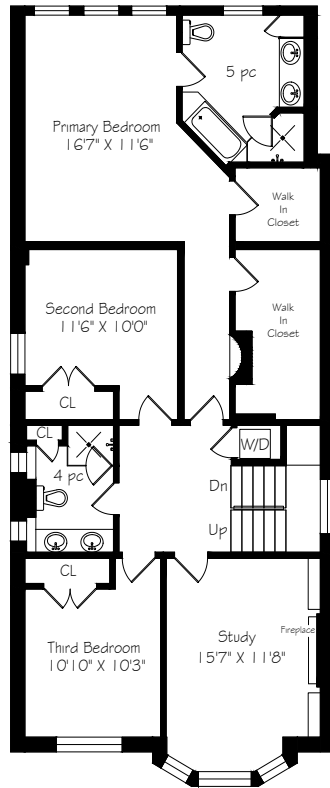

# 114 Cluny Drive

Main Floor  
1367 Square Feet

Measurements and Calculations are approximate  
To be used as guidelines only

Second Floor  
1350 Square Feet

Measurements and Calculations are approximate  
To be used as guidelines only

Third Floor  
717 Square Feet

Measurements and Calculations are approximate  
To be used as guidelines only

Lower Level  
1019 Square Feet

Measurements and Calculations are approximate  
To be used as guidelines only