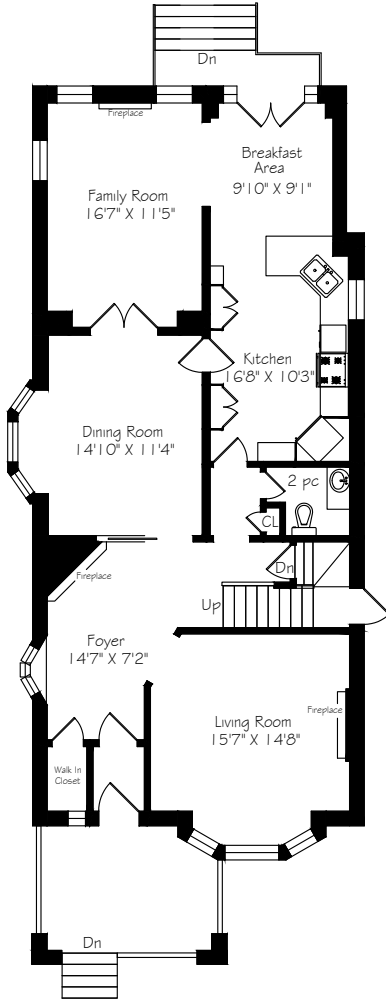

# 114 Cluny Drive

Main Floor  
1367 Square Feet

Measurements and Calculations are approximate  
To be used as guidelines only

Second Floor  
1350 Square Feet

Measurements and Calculations are approximate  
To be used as guidelines only

Third Floor  
717 Square Feet

Measurements and Calculations are approximate  
To be used as guidelines only

Lower Level  
1019 Square Feet

Measurements and Calculations are approximate  
To be used as guidelines only