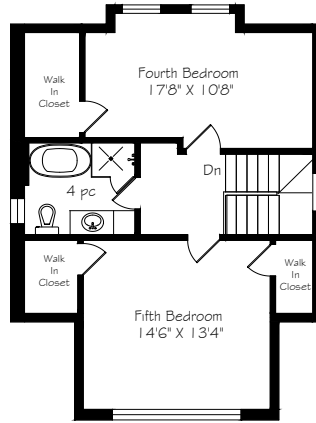

# 114 Cluny Drive

Main Floor  
1367 Square Feet

Measurements and Calculations are approximate  
To be used as guidelines only

Second Floor  
1350 Square Feet

Measurements and Calculations are approximate  
To be used as guidelines only

Third Floor  
717 Square Feet

Measurements and Calculations are approximate  
To be used as guidelines only

Lower Level  
1019 Square Feet

Measurements and Calculations are approximate  
To be used as guidelines only