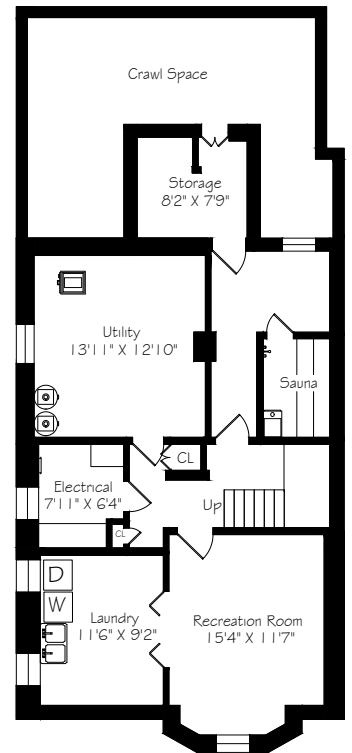

# 114 Cluny Drive

Main Floor  
1367 Square Feet

Measurements and Calculations are approximate  
To be used as guidelines only

Second Floor  
1350 Square Feet

Measurements and Calculations are approximate  
To be used as guidelines only

Third Floor  
717 Square Feet

Measurements and Calculations are approximate  
To be used as guidelines only

Lower Level  
1019 Square Feet

Measurements and Calculations are approximate  
To be used as guidelines only