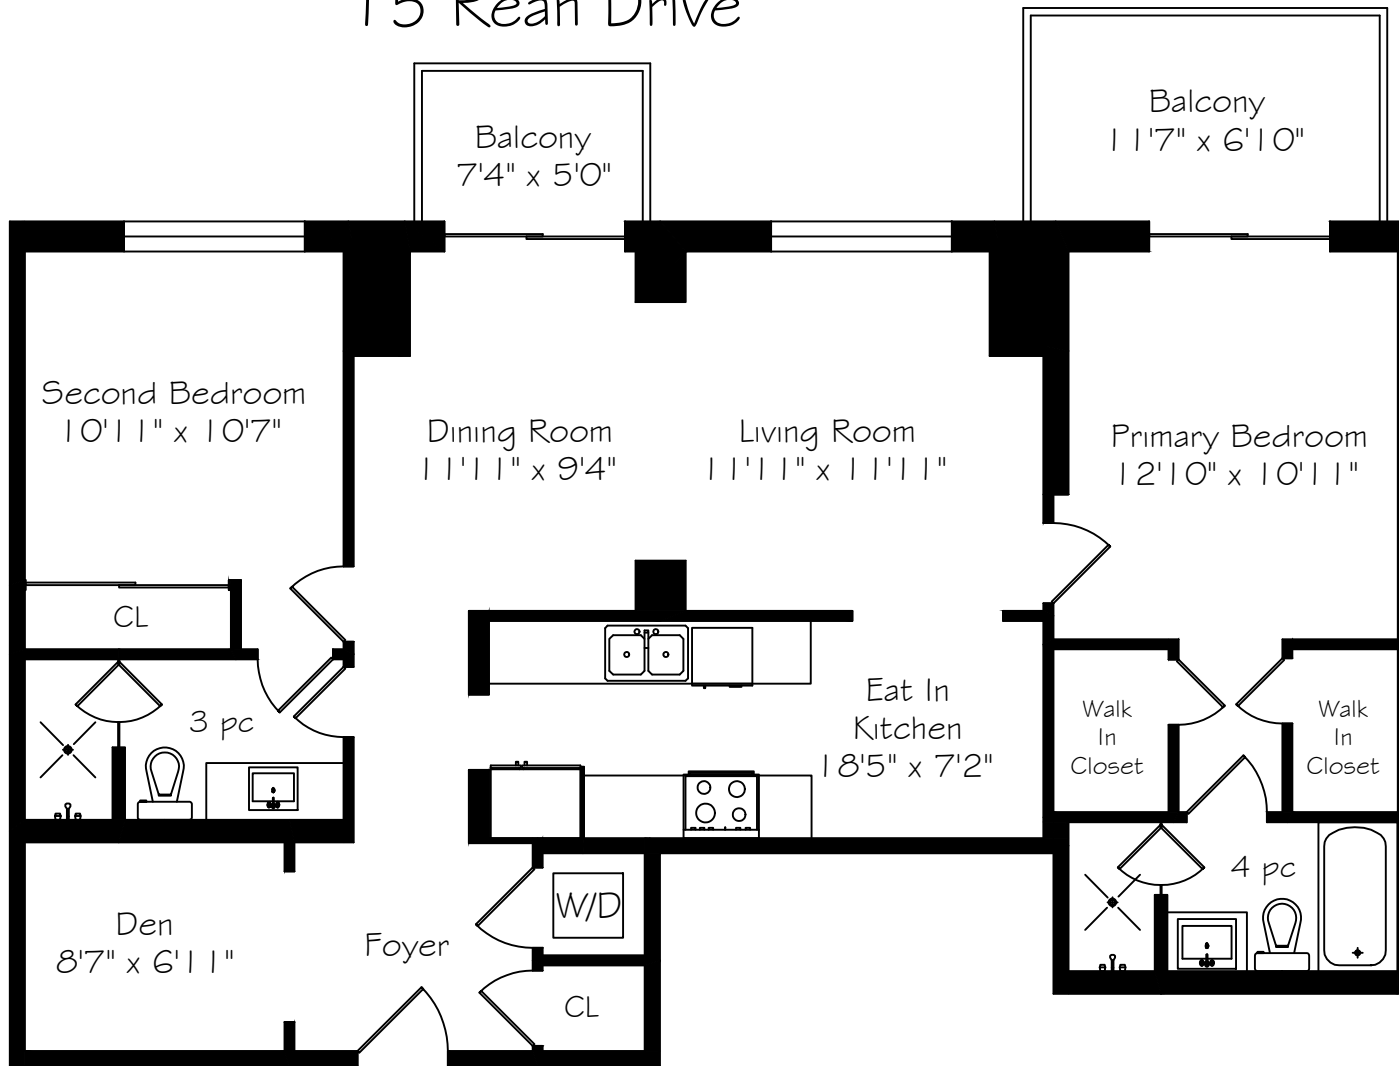

15 Rean Drive

Suite 304
1194 Square Feet

Measurements and Calculations are approximate
To be used as guidelines only

As Per MPAC