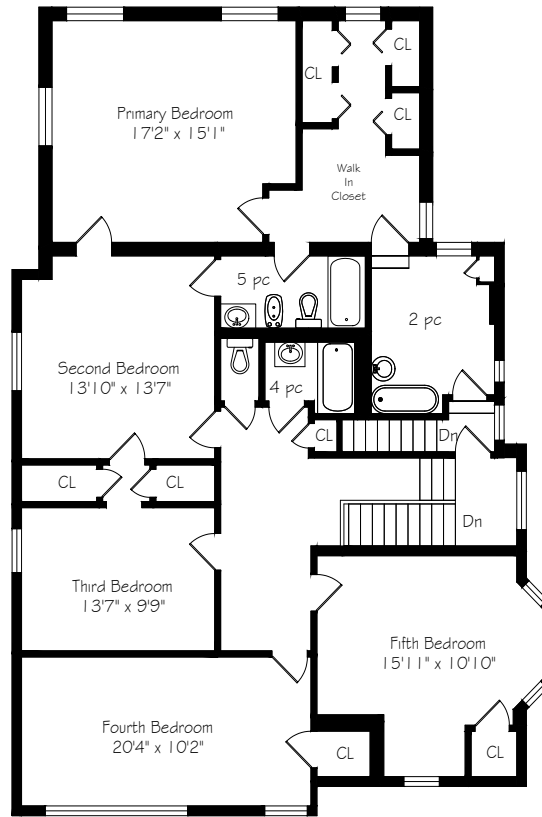

Second Floor
1811 Square Feet