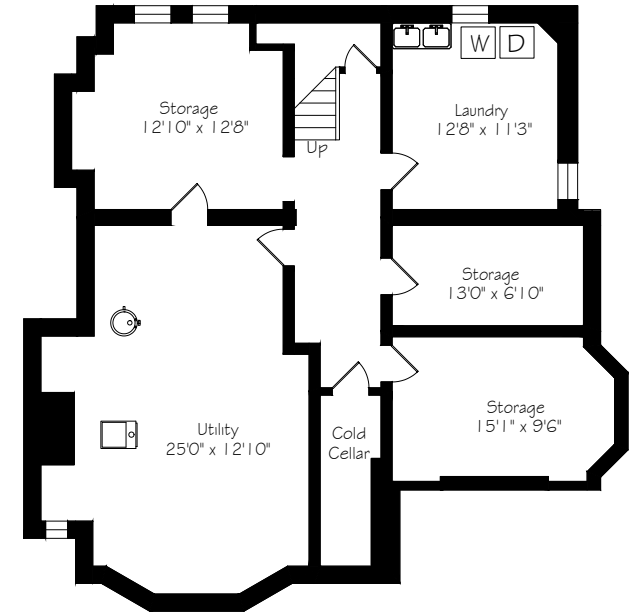

Lower Level
1379 Square Feet