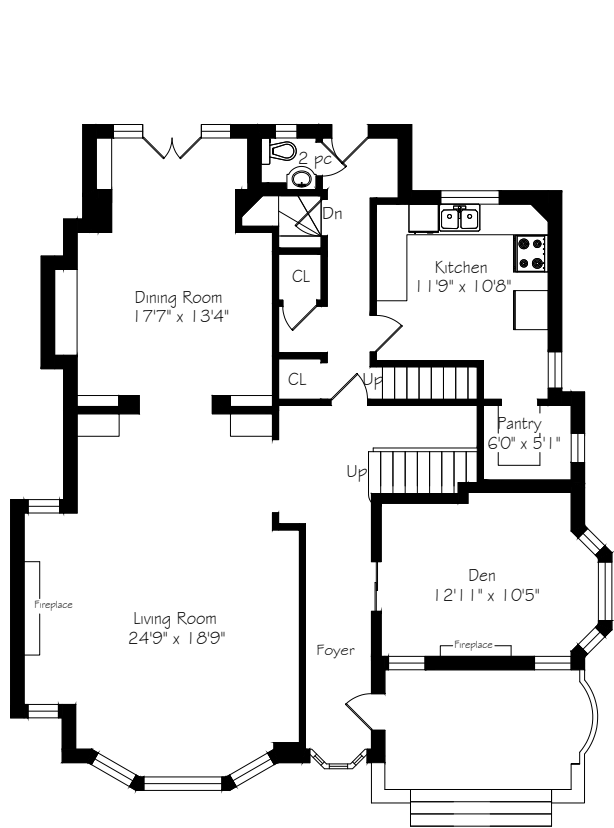

11 Lamport Avenue

Main Floor
1476 Square Feet