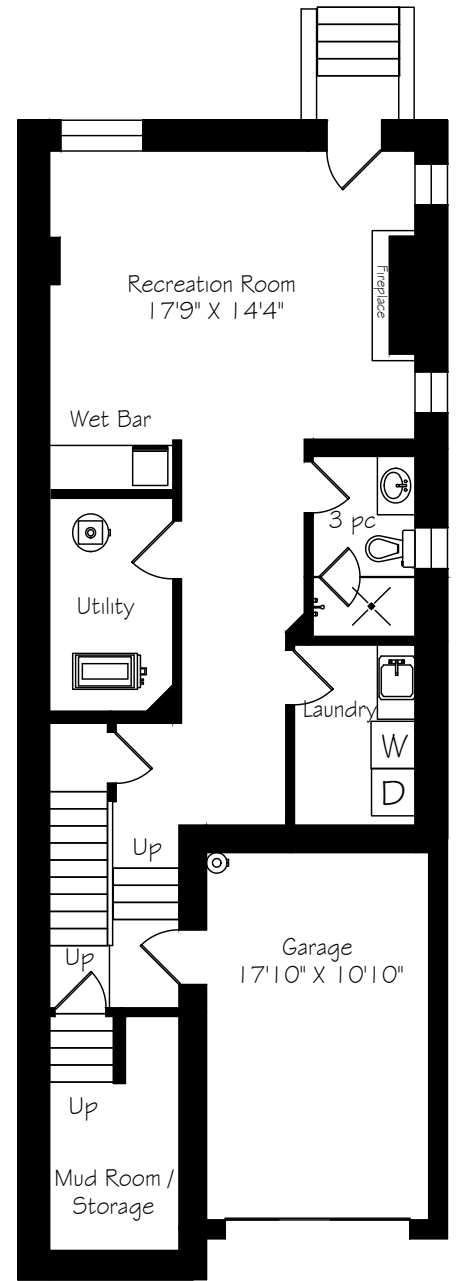

# 30 Marmot Street

Main Floor  
1176 Square Feet

Second Floor  
1166 Square Feet

Lower Level  
937 Square Feet