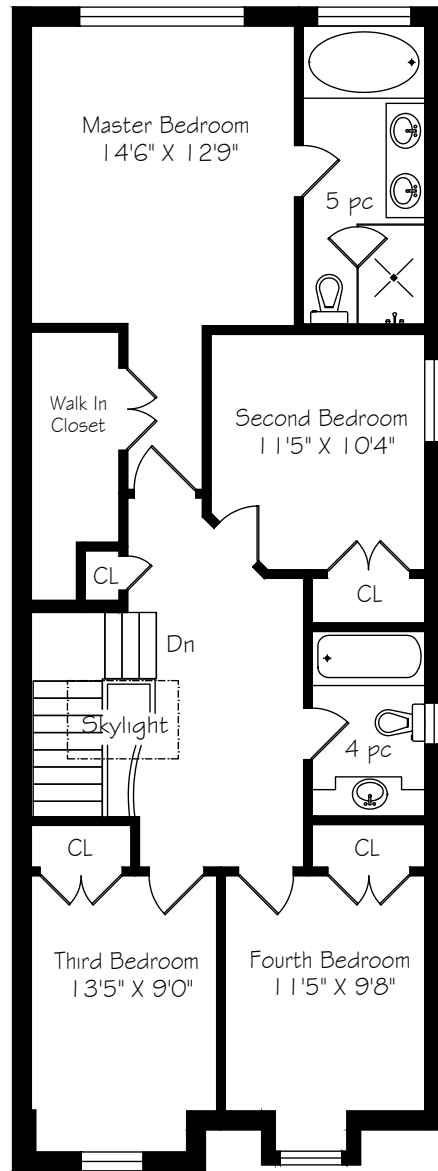

# 30 Marmot Street

Main Floor  
1176 Square Feet

Second Floor  
1166 Square Feet

Lower Level  
937 Square Feet