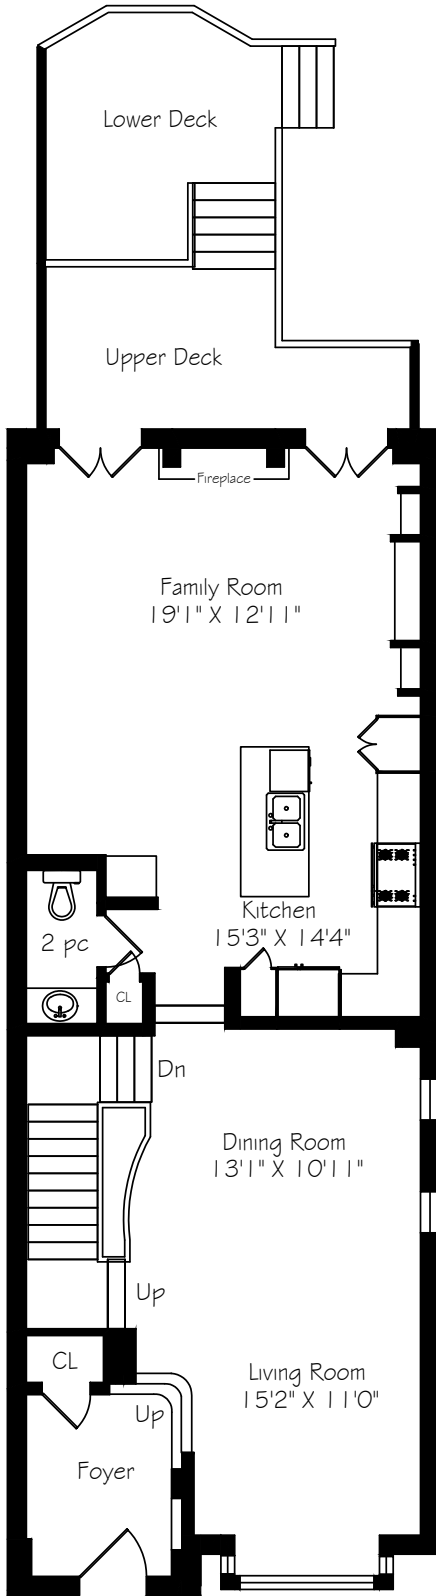

# 30 Marmot Street

Main Floor  
1176 Square Feet

Second Floor  
1166 Square Feet

Lower Level  
937 Square Feet